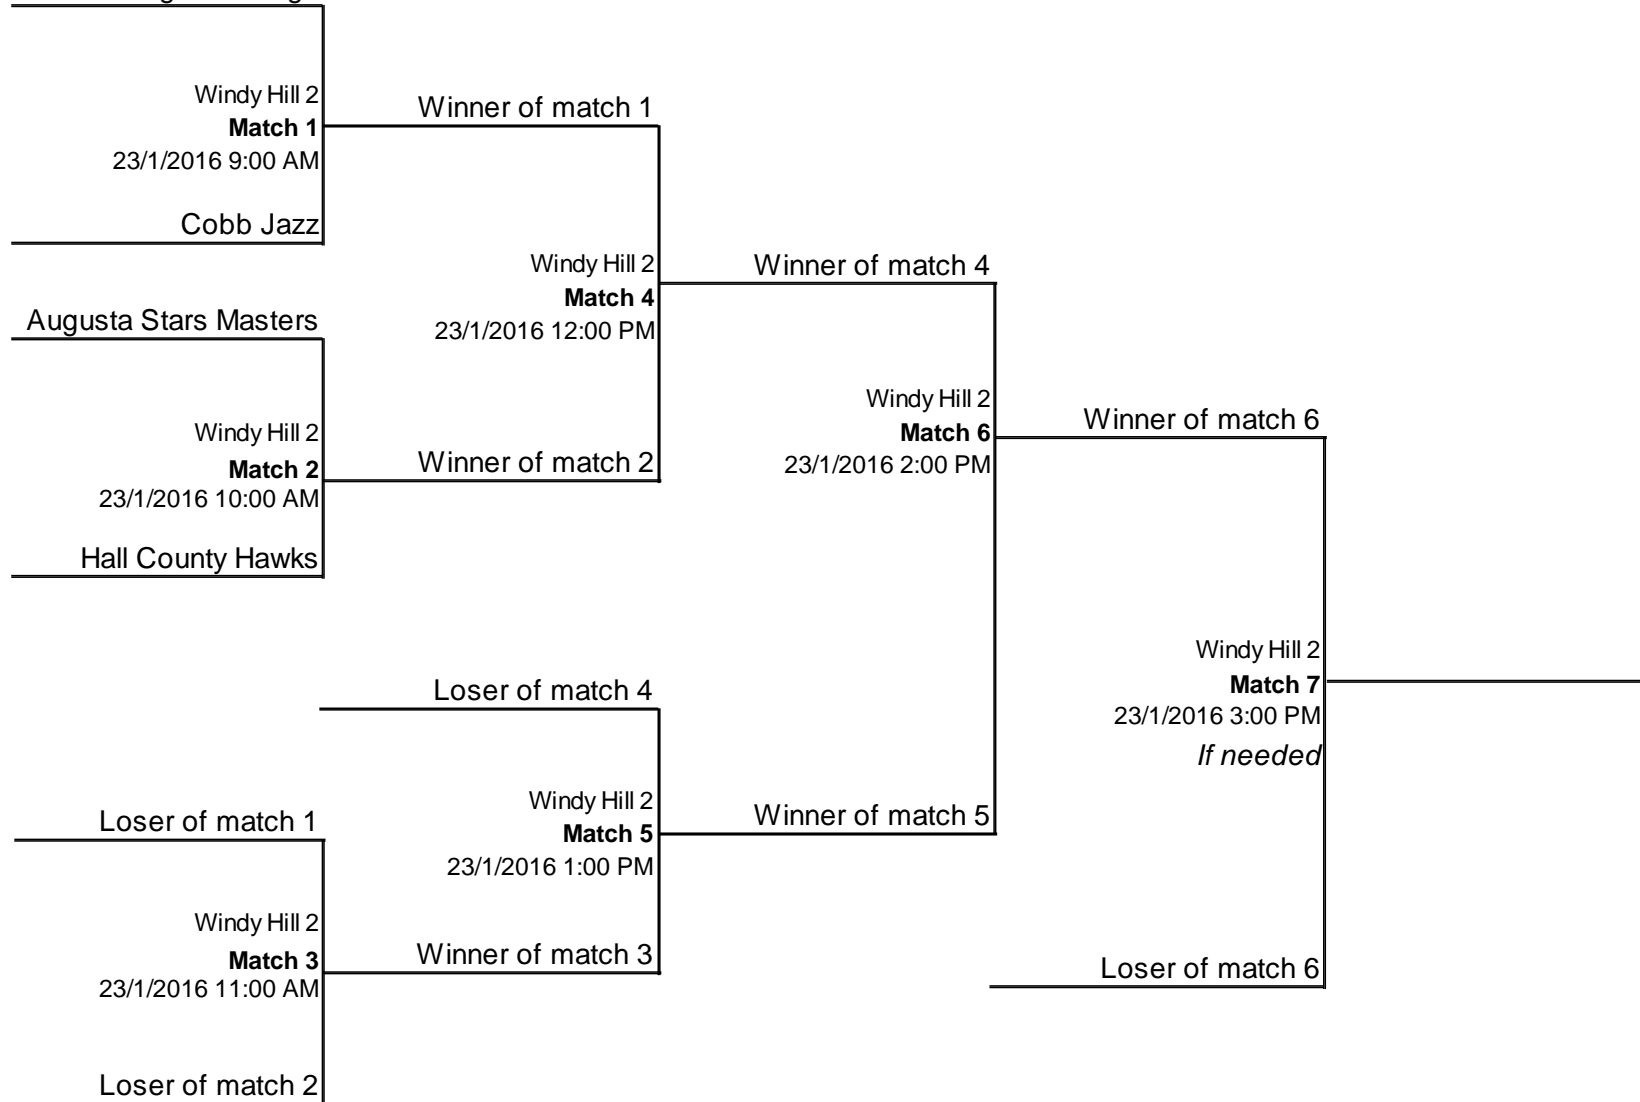

Basketball 3 on 3 Team*

Division number:03

2016 State Indoor Winter Games & SE Powerlifting

Final

Double elimination, Advantage seeding (4 competitors)

Coastal Georgia Bulldogs