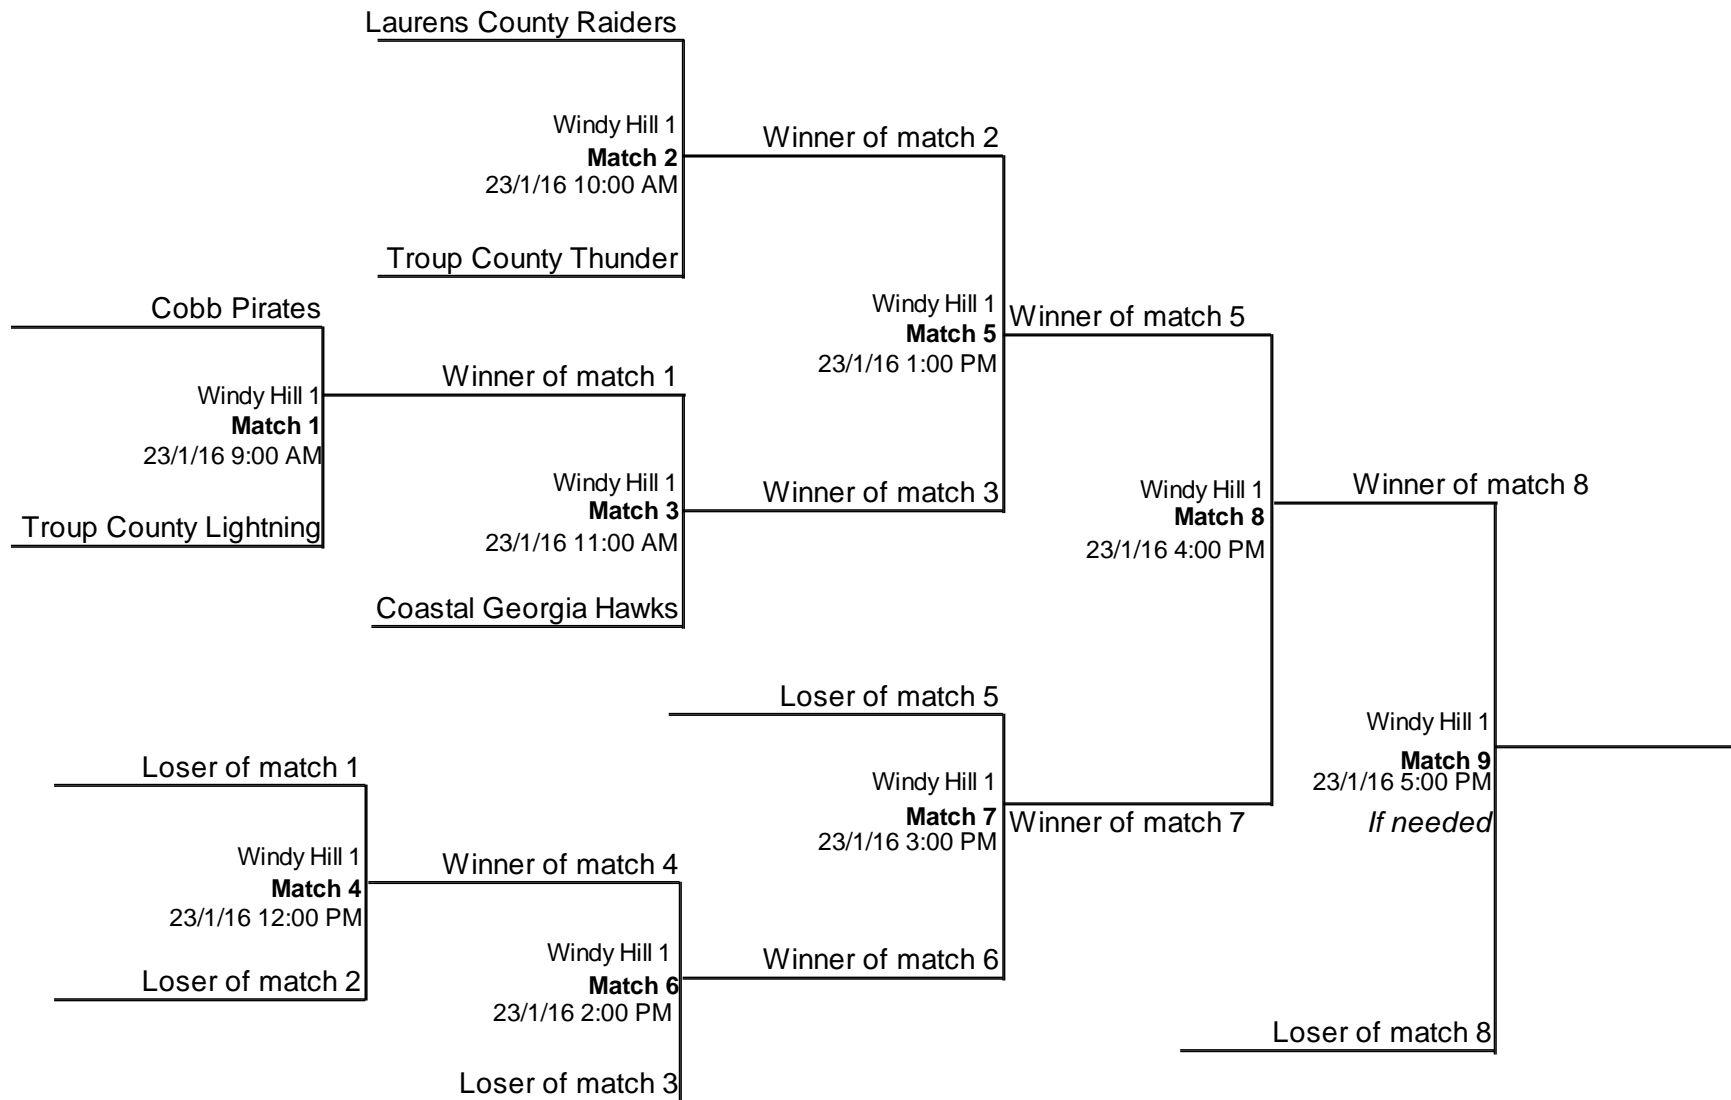

# Basketball 3 on 3 Team\*

Division number:01

# 2016 State Indoor Winter Games & SE Powerlifting

Final

Double elimination, Advantage seeding (5 competitors)