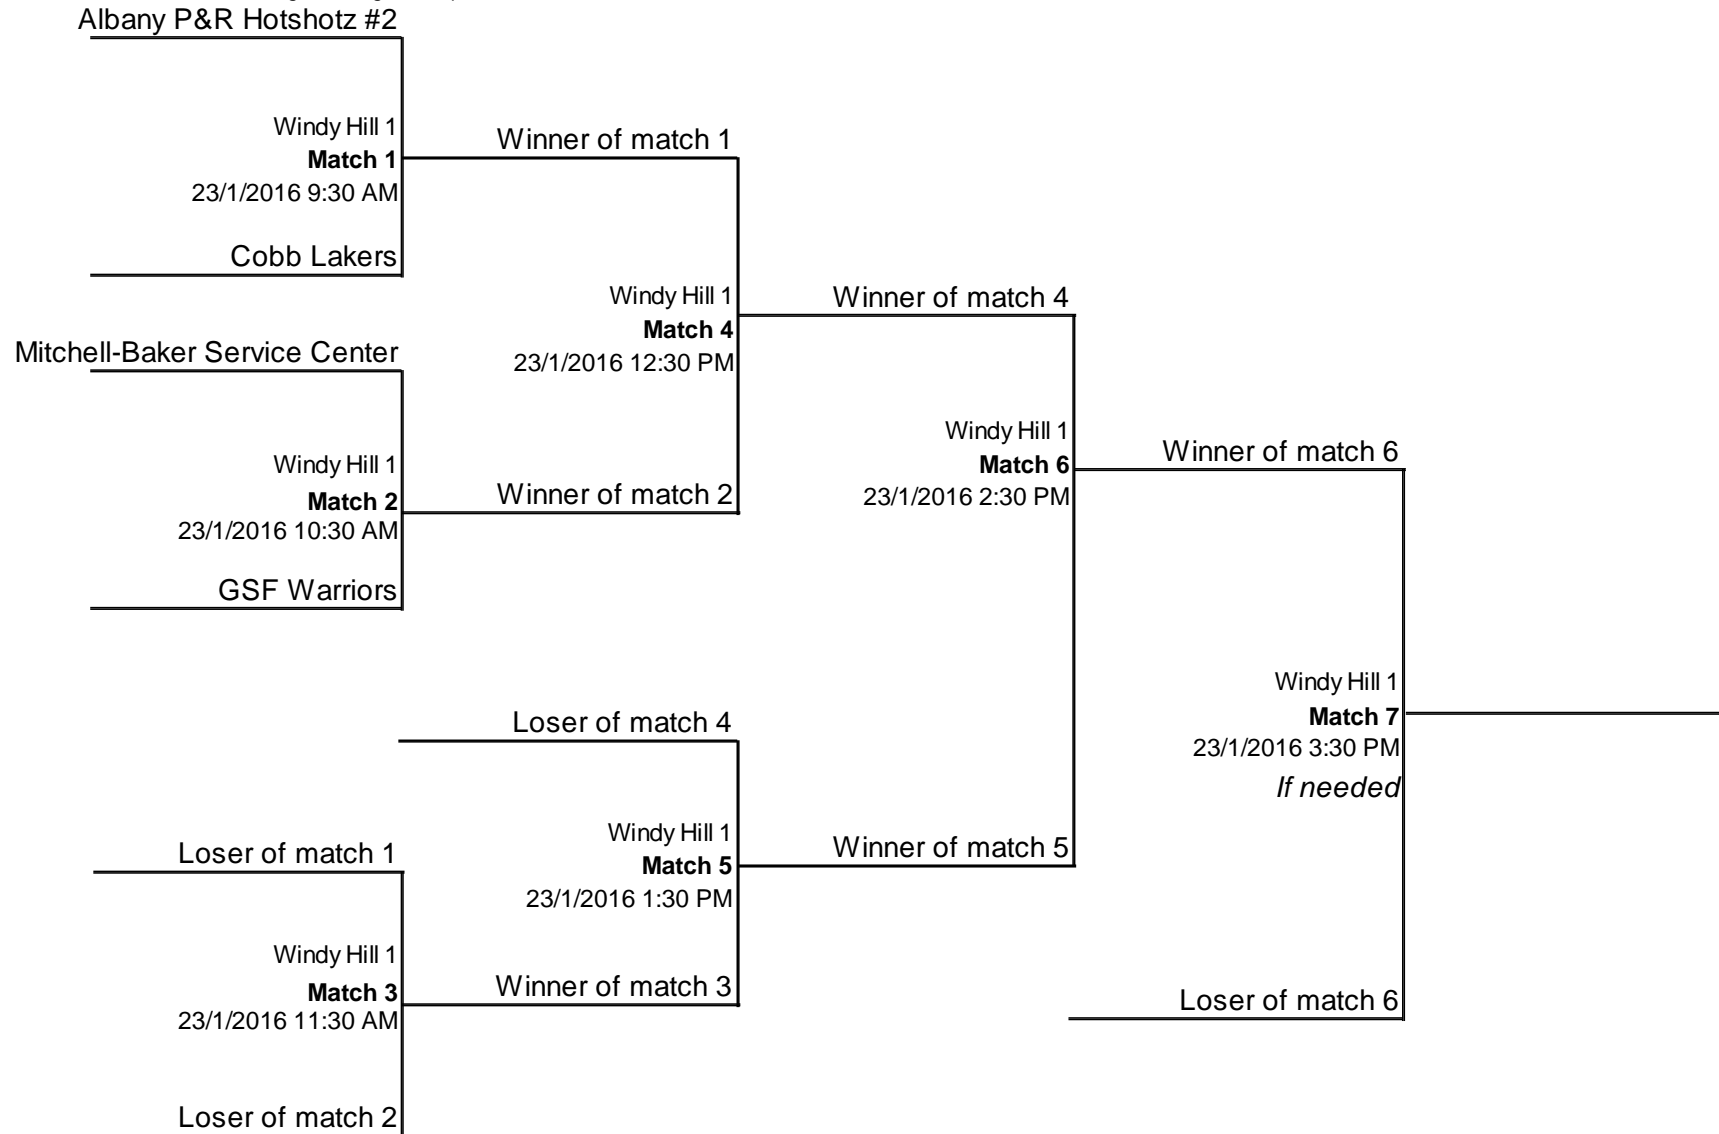

Basketball 3 on 3 Team*

Division number:02

2016 State Indoor Winter Games & SE Powerlifting

Final

Double elimination, Advantage seeding (4 competitors)