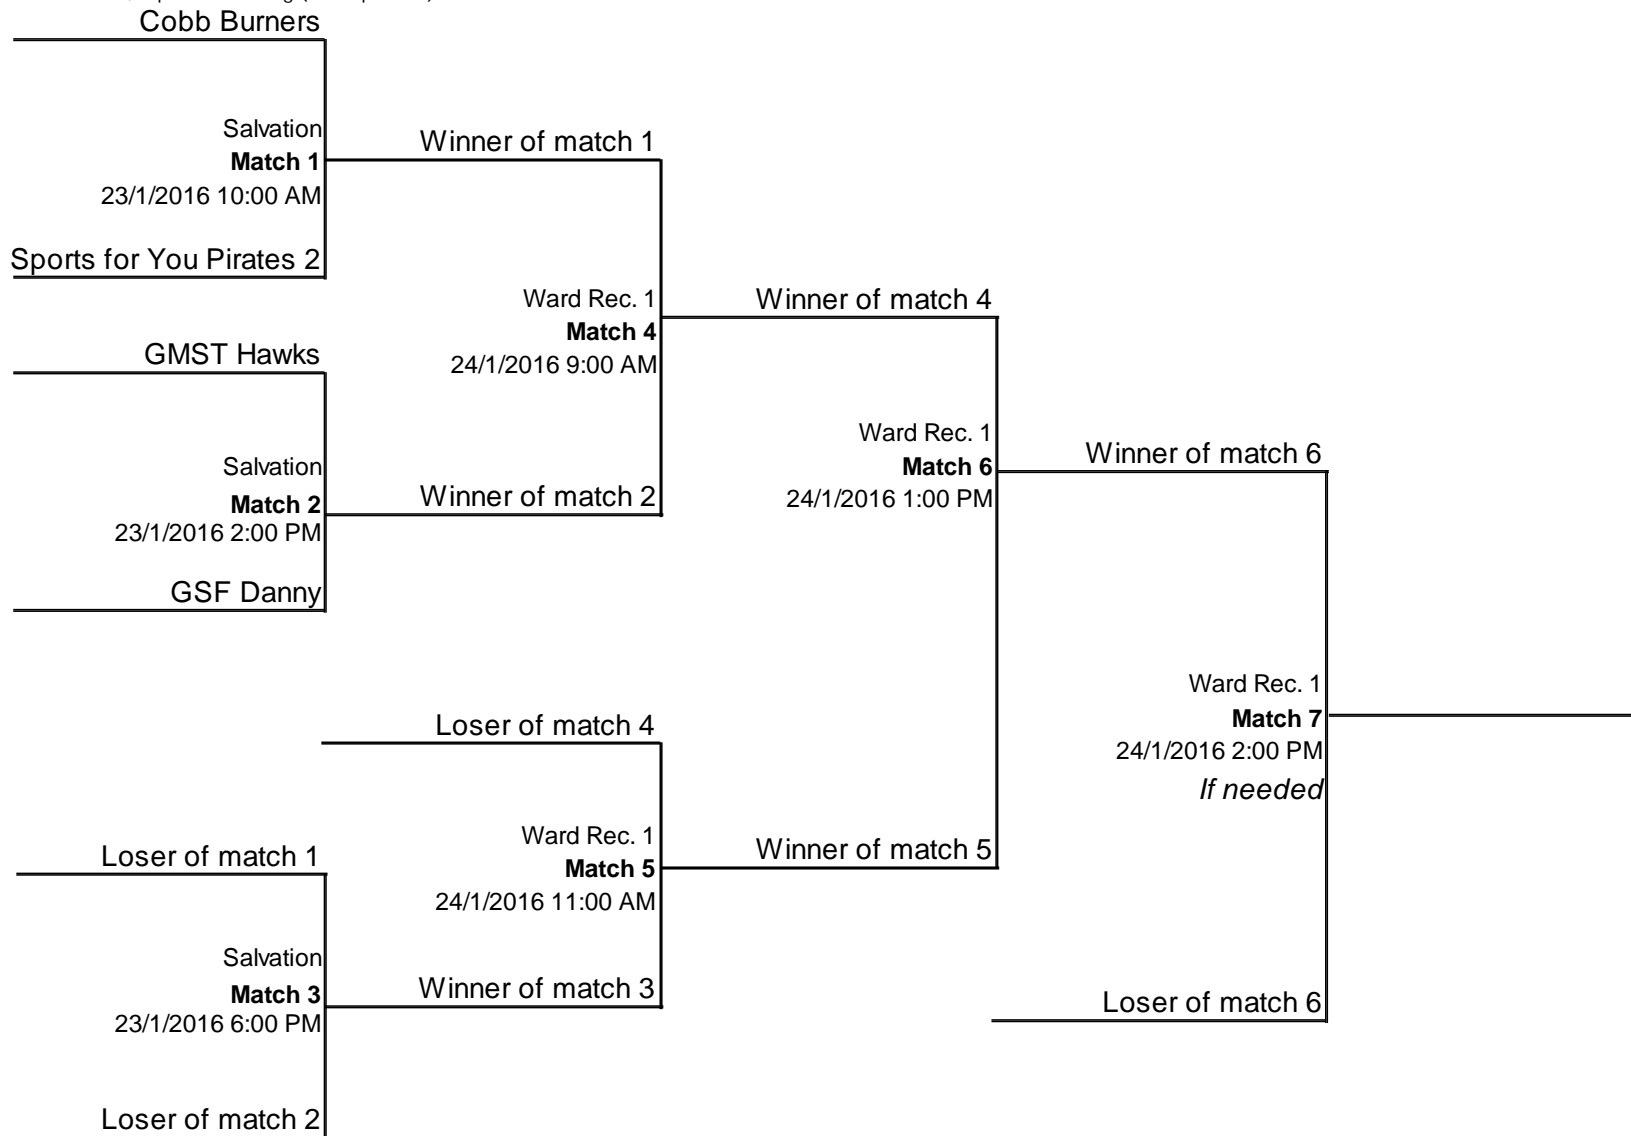

Basketball Team*

Division number:01

2016 State Indoor Winter Games & SE Powerlifting

Final

Double elimination, Equitable seeding (4 competitors)

Basketball Team*

Division number:02

2016 State Indoor Winter Games & SE Powerlifting

Final

Double elimination, Equitable seeding (4 competitors)

Double elimination, Equitable seeding (4 competitors)

Basketball Team*

Division number:04

2016 State Indoor Winter Games & SE Powerlifting

Final

Double elimination, Equitable seeding (4 competitors)

Albany P&R Hotshotz #1

Double elimination, Equitable seeding (4 competitors)

Sports For You Pirates 1

Lawrence St.
Match 1
 23/1/2016 8:00 AM
 Albany ARC Flames

Winner of match 1

GMST Heat
 Lawrence St.
Match 2
 23/1/2016 12:00 PM
 Special K's - Blair

Final

Double elimination, Equitable seeding (4 competitors)

Colquitt County 0, GSF Gina 0

Double elimination, Equitable seeding (4 competitors)