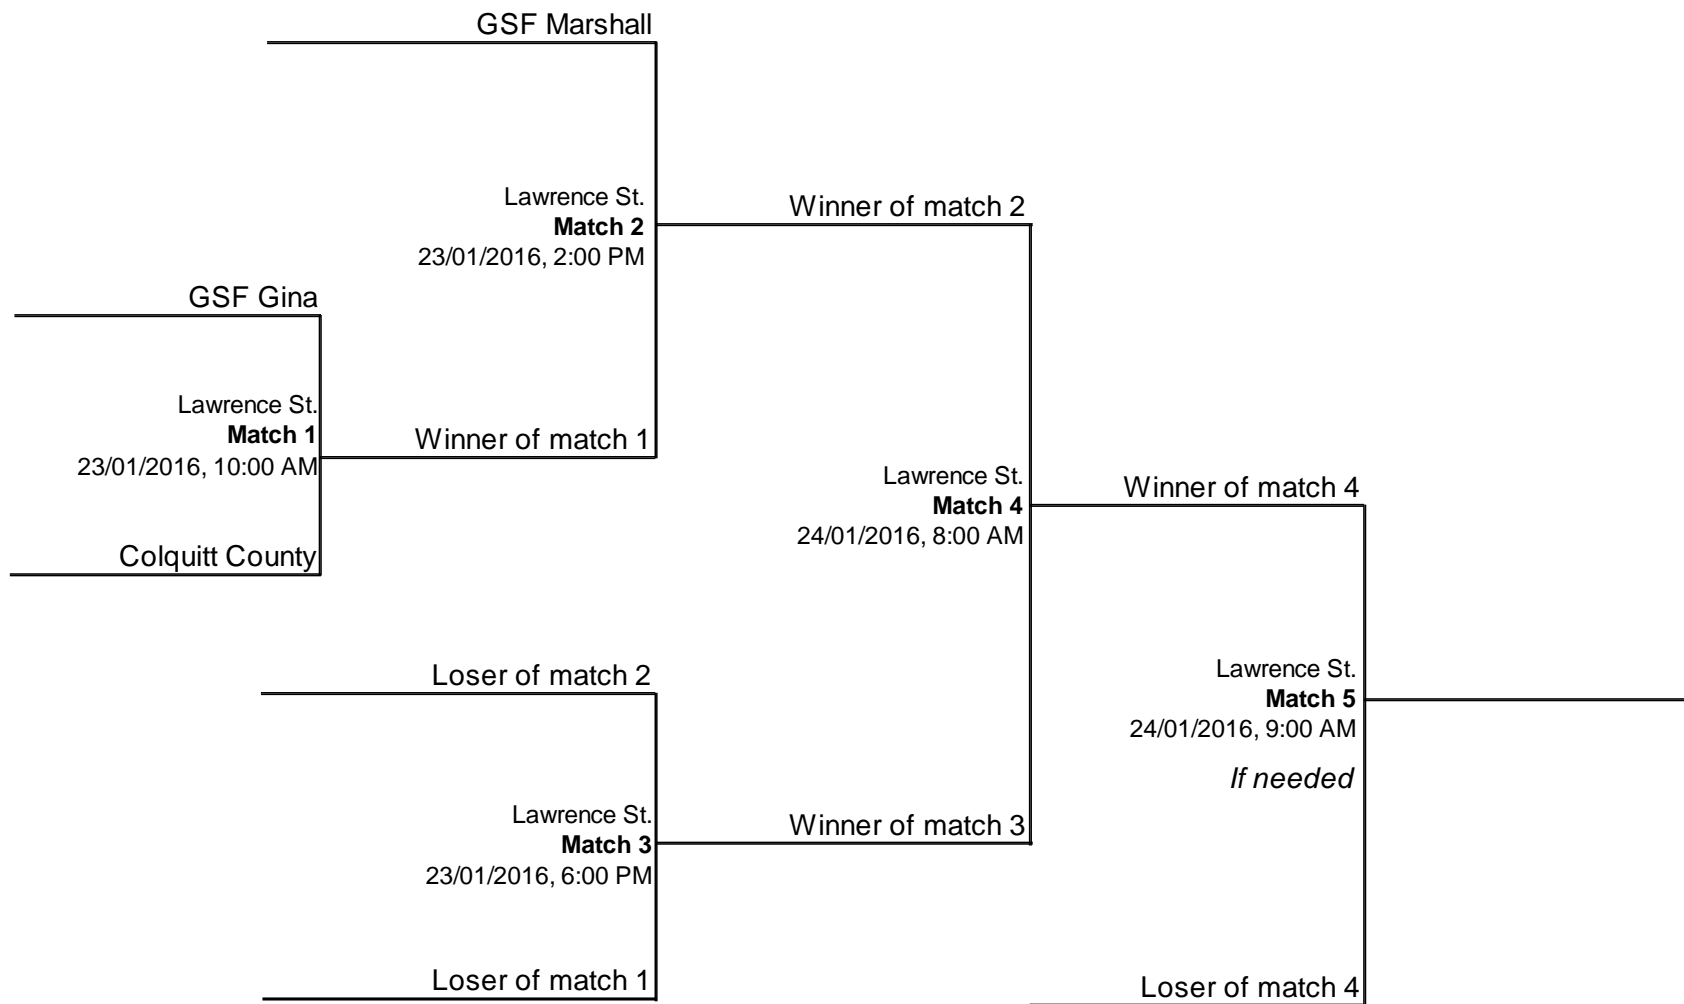

Albany P&R Hotshotz #1

Double elimination, Equitable seeding (4 competitors)

Sports For You Pirates 1

Lawrence St.
Match 1
 23/1/2016 8:00 AM
 Albany ARC Flames

Winner of match 1

GMST Heat
 Lawrence St.
Match 2
 23/1/2016 12:00 PM
 Special K's - Blair

Winner of match 2

Lawrence St.
Match 4
 23/1/2016 8:00 PM

Winner of match 4

Smyrna 2
Match 6
 24/1/2016 1:00 PM

Winner of match 6

Loser of match 4

Loser of match 1
 Lawrence St.
Match 3
 23/1/2016 4:00 PM
 Loser of match 2

Winner of match 3

Smyrna 2
Match 5
 24/1/2016 11:00 AM

Winner of match 5

TBA
Match 7
 24/1/2016 3:00 PM
If needed

Loser of match 6

Basketball Team*

Division number:06

2016 State Indoor Winter Games & SE Powerlifting

Final

Double elimination, Equitable seeding (4 competitors)

Colquitt County 0, GSF Gina 0

Double elimination, Equitable seeding (4 competitors)