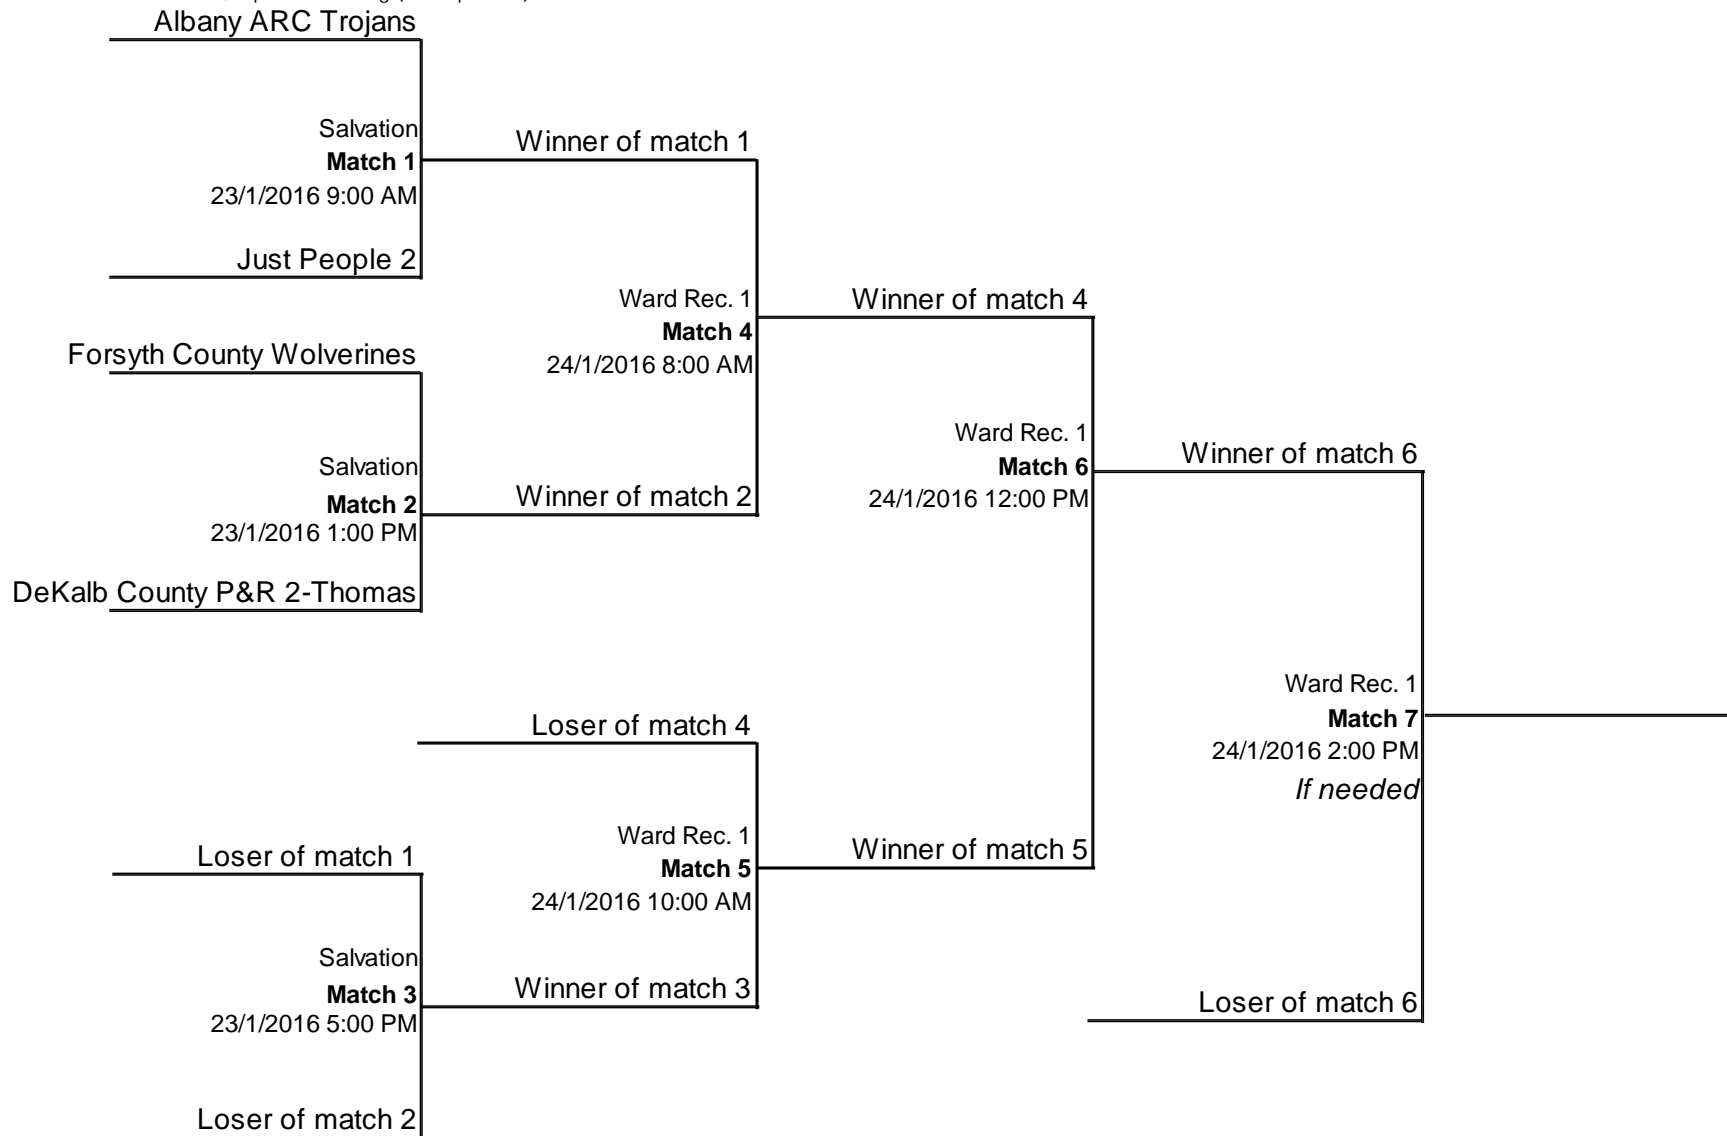

Basketball Team*

Division number:01

2016 State Indoor Winter Games & SE Powerlifting

Final

Double elimination, Equitable seeding (4 competitors)

Basketball Team*

Division number:02

2016 State Indoor Winter Games & SE Powerlifting

Final

Double elimination, Equitable seeding (4 competitors)

Double elimination, Equitable seeding (4 competitors)

Basketball Team*

Division number:04

2016 State Indoor Winter Games & SE Powerlifting

Final

Double elimination, Equitable seeding (4 competitors)

Albany P&R Hotshotz #1

Double elimination, Equitable seeding (4 competitors)

Sports For You Pirates 1

Lawrence St.
Match 1
 23/1/2016 8:00 AM
 Albany ARC Flames

Winner of match 1

GMST Heat
 Lawrence St.
Match 2
 23/1/2016 12:00 PM
 Special K's - Blair