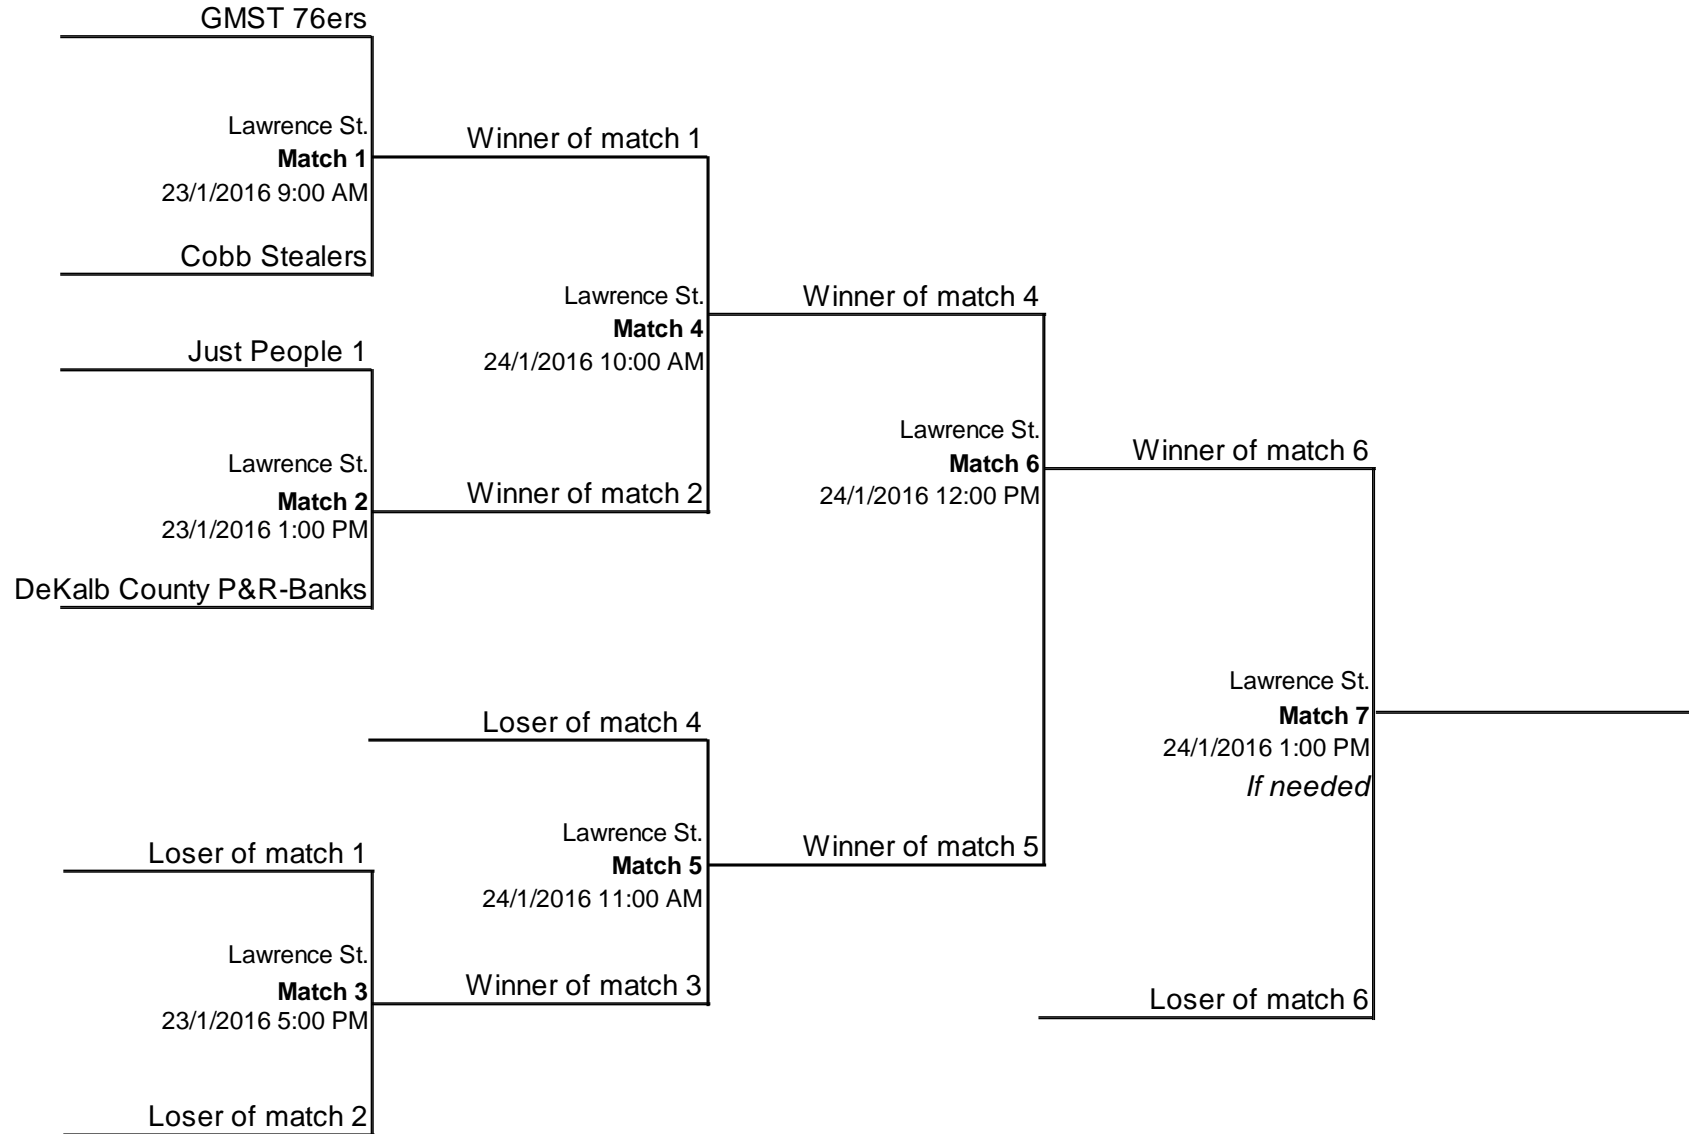

Albany P&R Hotshotz #1

Double elimination, Equitable seeding (4 competitors)

Sports For You Pirates 1

Lawrence St.
Match 1
 23/1/2016 8:00 AM
 Albany ARC Flames

Winner of match 1

GMST Heat
 Lawrence St.
Match 2
 23/1/2016 12:00 PM
 Special K's - Blair

Winner of match 2

Lawrence St.
Match 4
 23/1/2016 8:00 PM

Winner of match 4

Smyrna 2
Match 6
 24/1/2016 1:00 PM

Winner of match 6

Loser of match 4

Loser of match 1
 Lawrence St.
Match 3
 23/1/2016 4:00 PM
 Loser of match 2

Winner of match 3

Smyrna 2
Match 5
 24/1/2016 11:00 AM

Winner of match 5

TBA
Match 7
 24/1/2016 3:00 PM
If needed

Loser of match 6

Basketball Team*

Division number:06

2016 State Indoor Winter Games & SE Powerlifting

Final

Double elimination, Equitable seeding (4 competitors)

Colquitt County 0, GSF Gina 0

Double elimination, Equitable seeding (4 competitors)