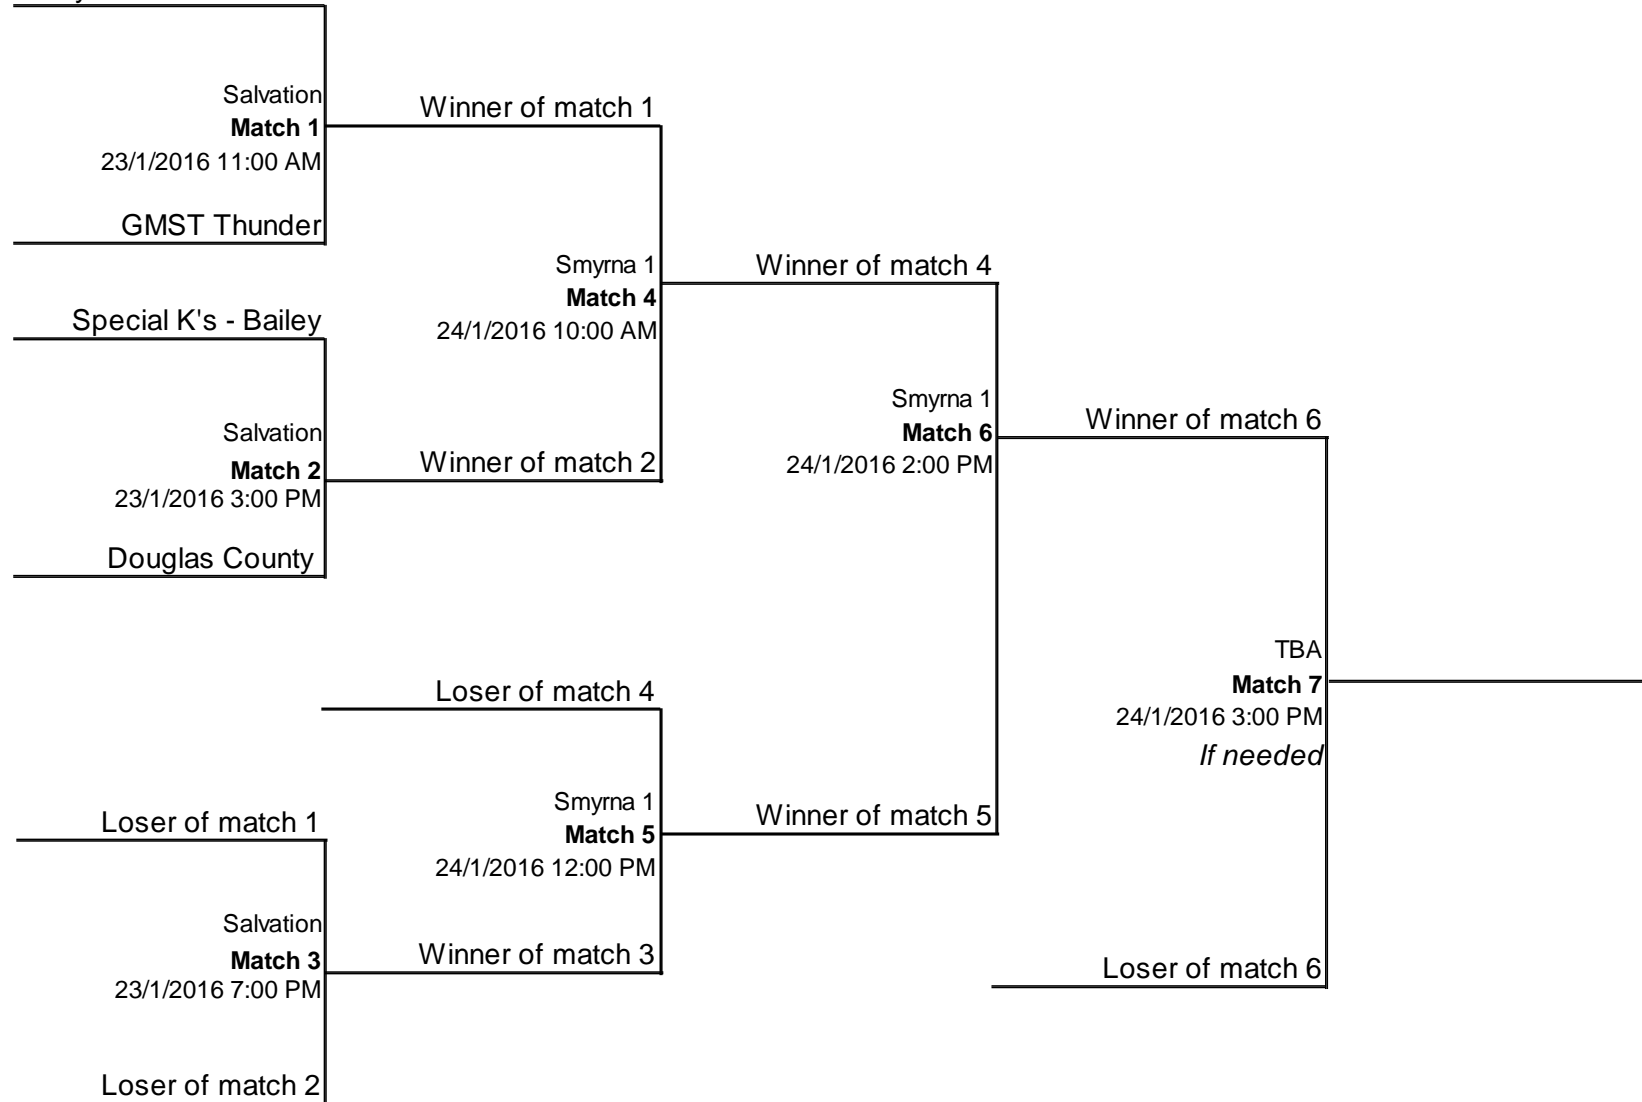

Final

Double elimination, Equitable seeding (4 competitors)

Double elimination, Equitable seeding (4 competitors)

Basketball Team*

Division number:04

2016 State Indoor Winter Games & SE Powerlifting

Final

Double elimination, Equitable seeding (4 competitors)

Albany P&R Hotshotz #1

Double elimination, Equitable seeding (4 competitors)

Sports For You Pirates 1

Lawrence St.
Match 1
 23/1/2016 8:00 AM
 Albany ARC Flames

Winner of match 1

GMST Heat
 Lawrence St.
Match 2
 23/1/2016 12:00 PM
 Special K's - Blair