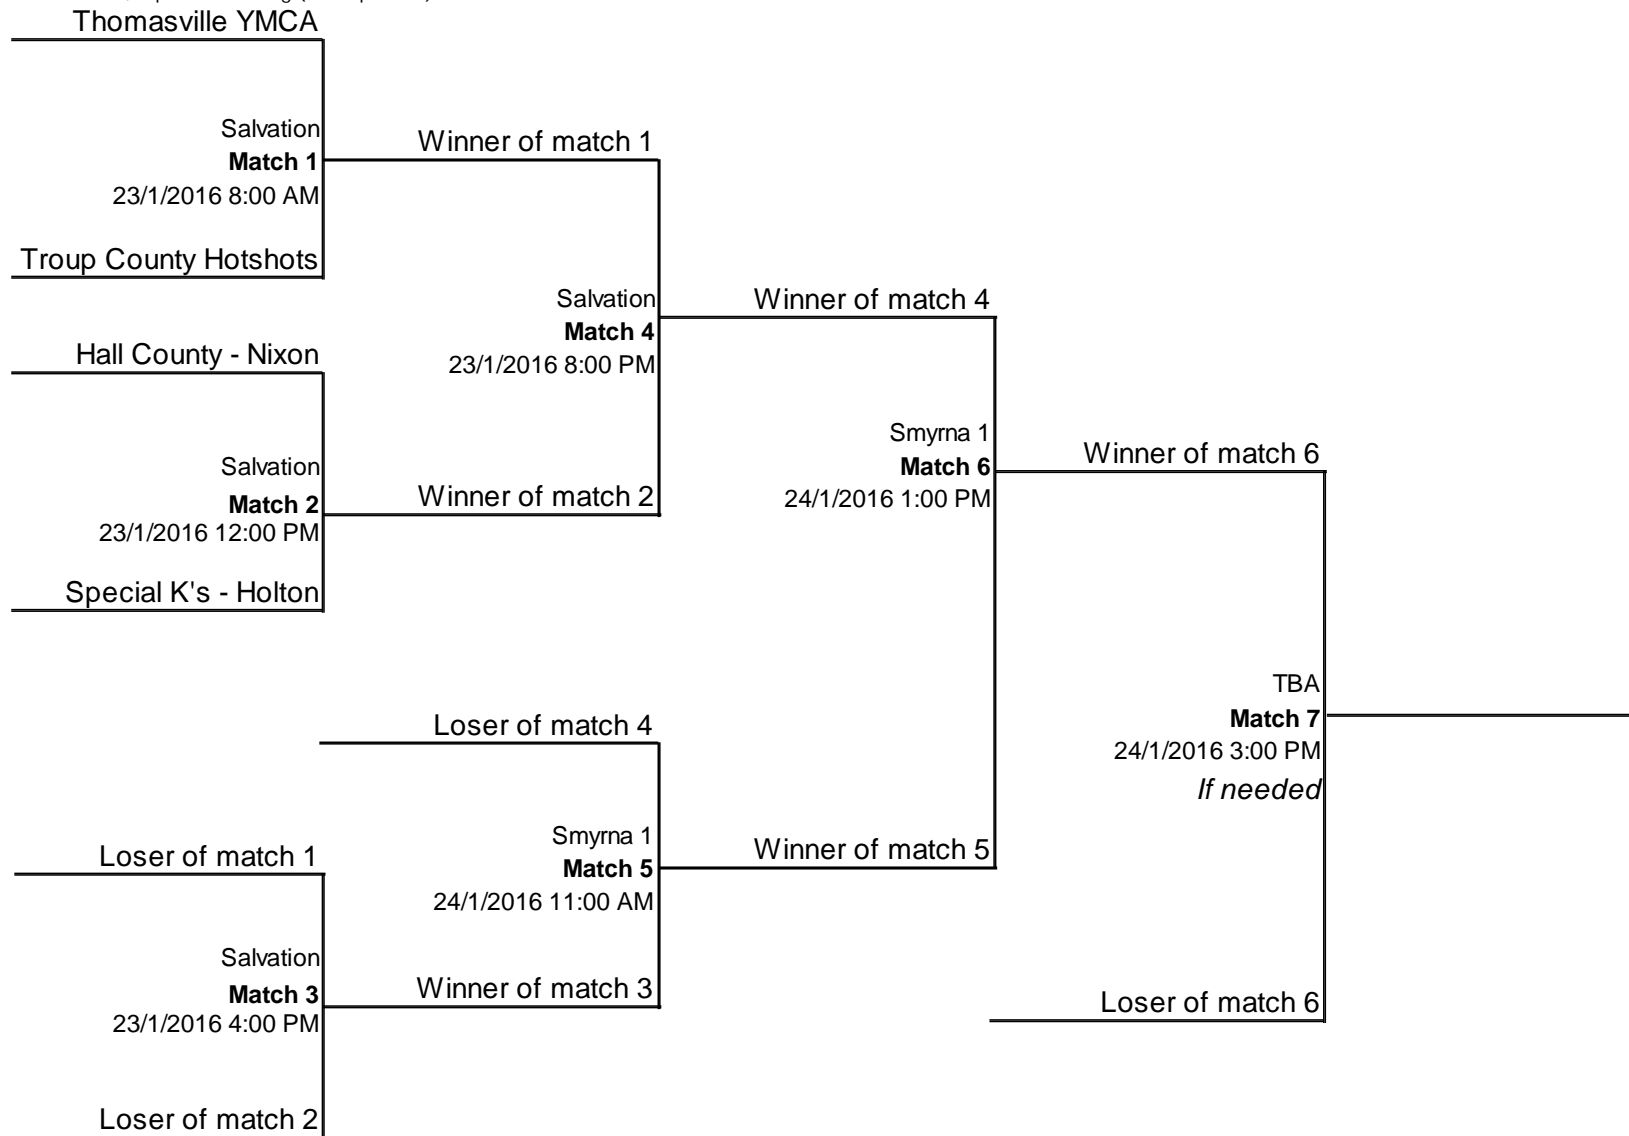

Basketball Team*

Division number:01

2016 State Indoor Winter Games & SE Powerlifting

Final

Double elimination, Equitable seeding (4 competitors)

Basketball Team*

Division number:02

2016 State Indoor Winter Games & SE Powerlifting

Albany P&R Hotshotz #1

Double elimination, Equitable seeding (4 competitors)

Sports For You Pirates 1

Lawrence St.
Match 1
 23/1/2016 8:00 AM
 Albany ARC Flames

Winner of match 1

GMST Heat
 Lawrence St.
Match 2
 23/1/2016 12:00 PM
 Special K's - Blair

Winner of match 2

Lawrence St.
Match 4
 23/1/2016 8:00 PM

Winner of match 4

Smyrna 2
Match 6
 24/1/2016 1:00 PM

Winner of match 6

Loser of match 4

Loser of match 1
 Lawrence St.
Match 3
 23/1/2016 4:00 PM
 Loser of match 2

Final

Double elimination, Equitable seeding (4 competitors)

Colquitt County 0, GSF Gina 0

Double elimination, Equitable seeding (4 competitors)