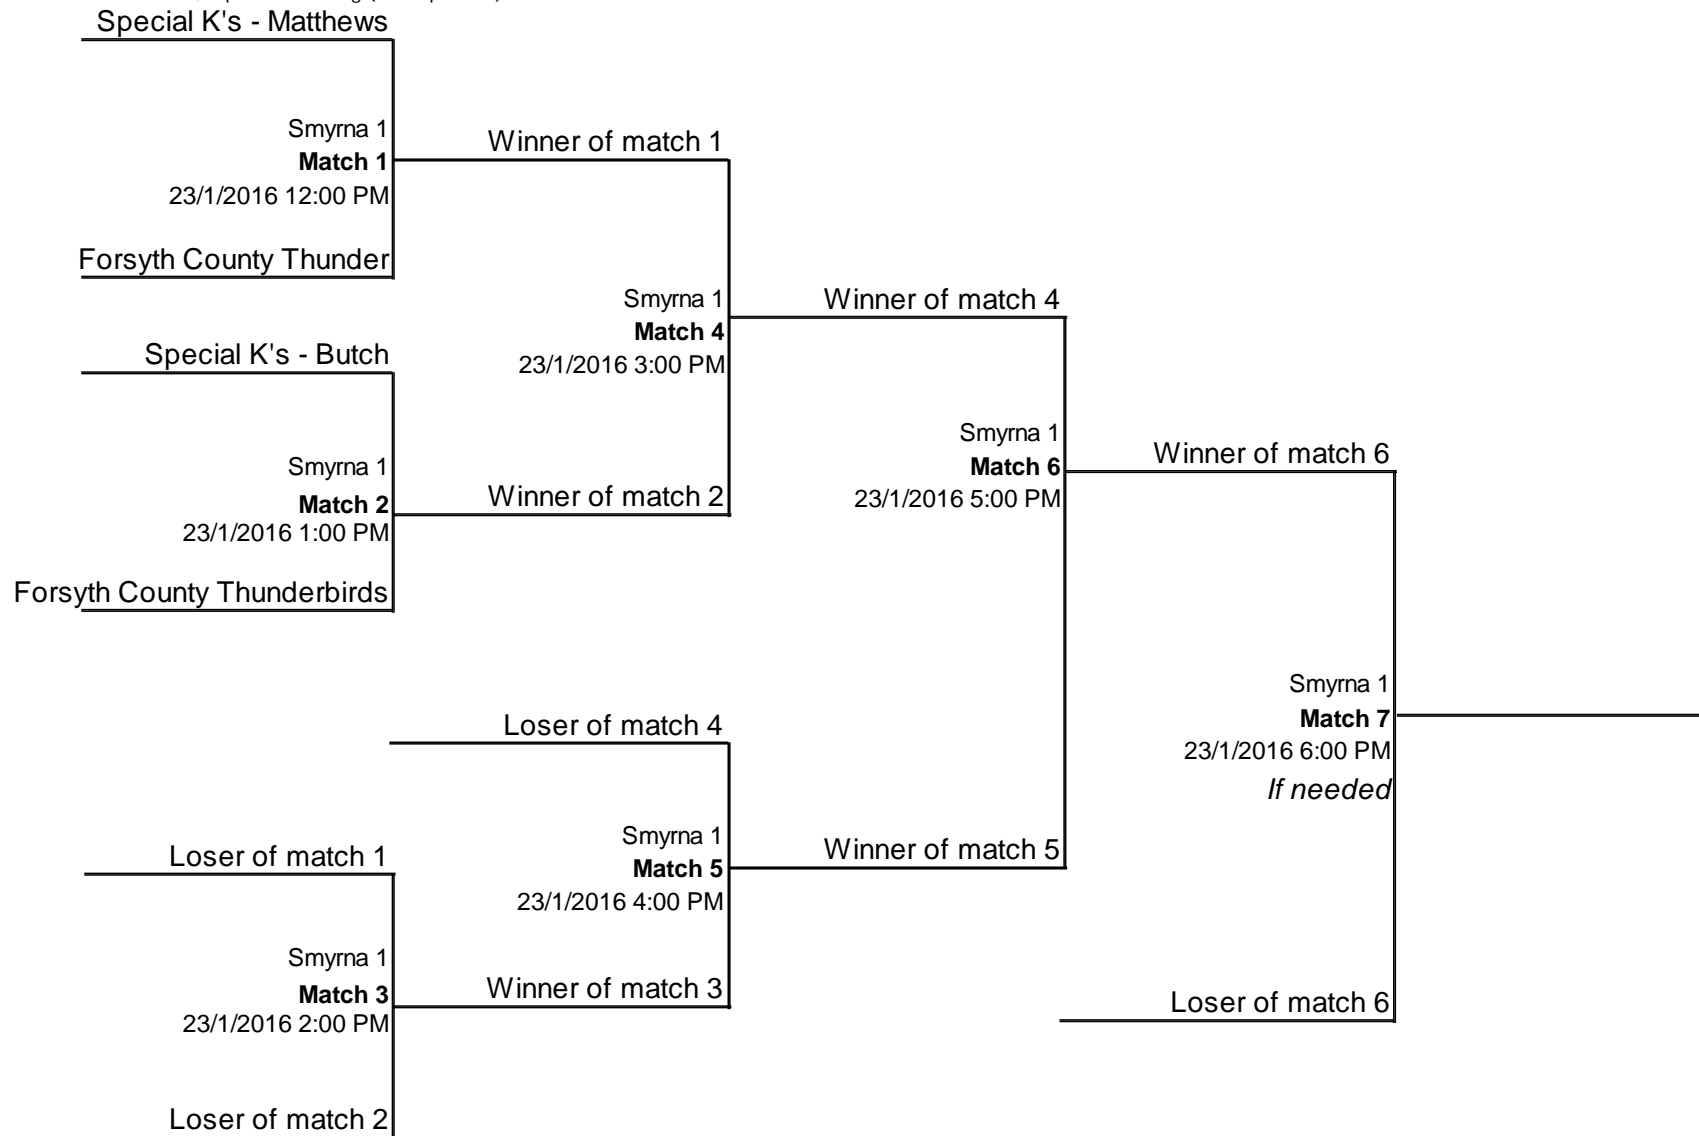

# Basketball Unified Team\*

Division number:01

# 2016 State Indoor Winter Games & SE Powerlifting

Final

Double elimination, Equitable seeding (4 competitors)